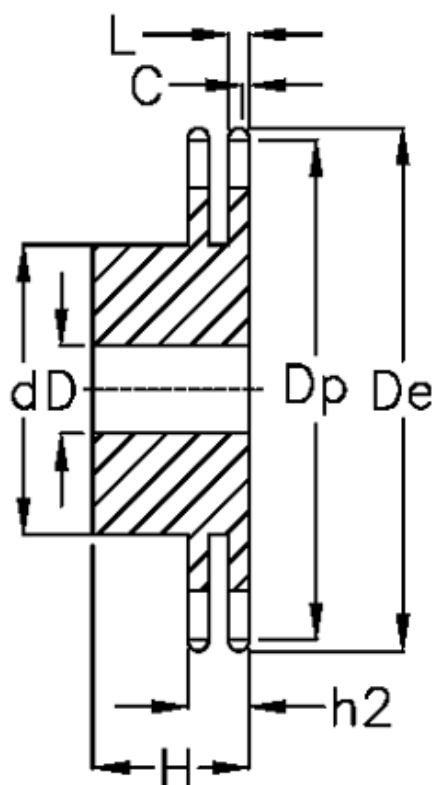

Article number: 616012011014

Description: Sprocket 28 B-2 Z=14 duplex
predrilled

Measures

C = 5
d = 130
D = 25±0,5
De = 218.2
Dp = 199.76

For chain size = 1 3/4" x 1 1/4"

For chain type = 28 B-2

H = 120

h2 = 88.4

L = 28.8

Number of teeth = 14